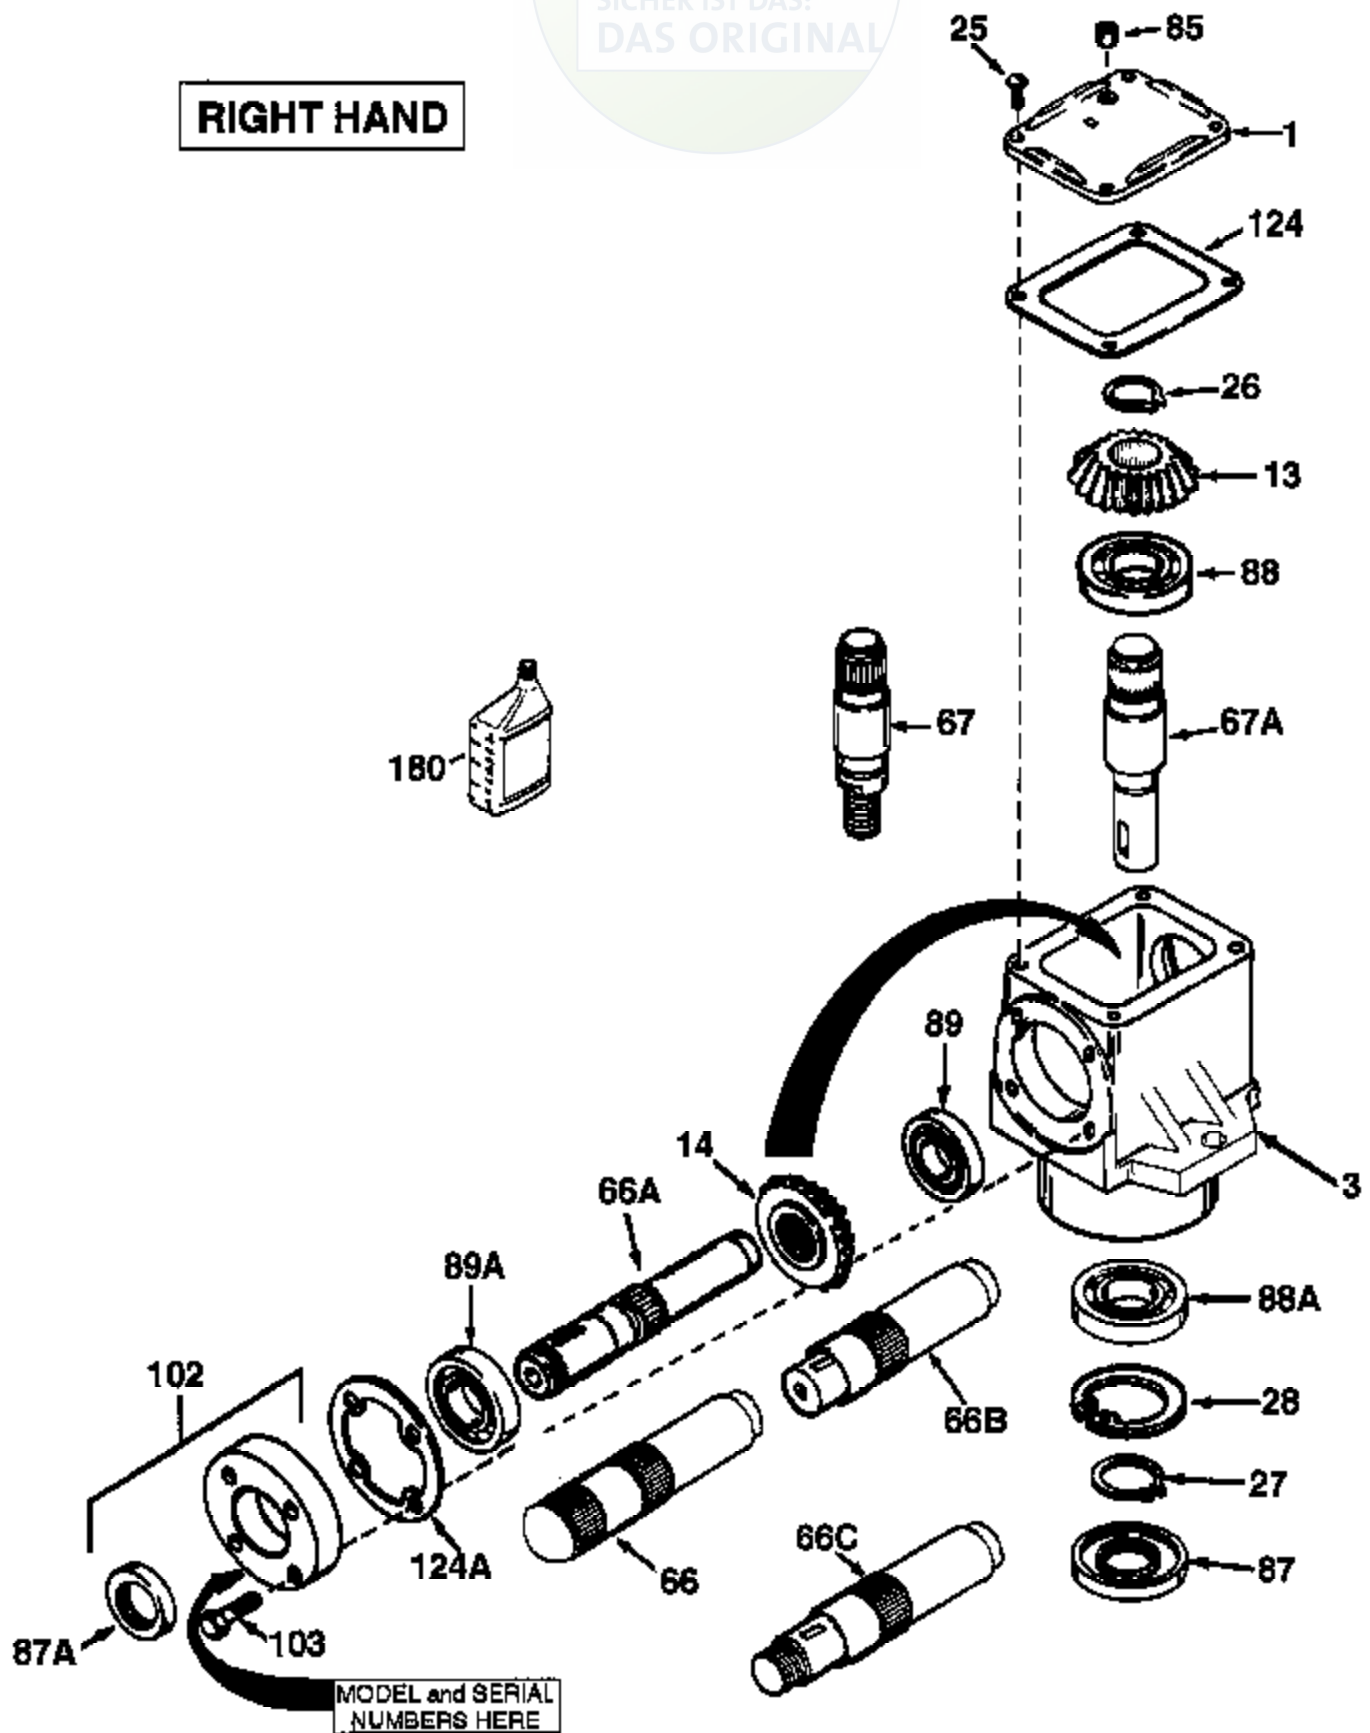

JOIST

SICHER IST DAS:
DAS ORIGINAL

RIGHT HAND

Ref #	Part Number	Qty	Description
	794010B		Right Hand Head Assembly (Incl. 1 thr u 124A)
1	772067	1	Cover
3	770026A	1	Right Angle Drive Housing
13	778101A	1	Miter Gear (17 teeth) (7/8" ID)
14	778210A	1	Miter Gear (17 teeth) (7/8" ID)
25	792025	4	Screw, 10-24 x 1/2"
26	788018	1	Retainer Ring
27	788019	1	Retainer Ring
28	792119	1	Retaining Ring
66A	776228	1	Input Shaft (5-7/32" long)
67A	776060A	1	Output Shaft (4-17/32" long)
85	792039	1	Pipe Plug, 1/8-27 (countersunk headle ss)
87A	788031	1	Oil Seal
87	788029	1	Peerless Oil Seal
88A	780034	1	Ball Bearing 7/8" ID
88	780034	1	Ball Bearing 7/8" ID
89A	780034	1	Ball Bearing 7/8" ID
89	780024	1	Ball Bearing 3/4" ID
102	786029	1	Retainer Cap & Seal (Incl. 87A & 103)
103	792026	4	Screw, 1/4-20 x 7/8"
124	788028	1	Cover Gasket
124A	788030B	1	Cap Gasket
180	730229A	1	Gear Oil 80W90